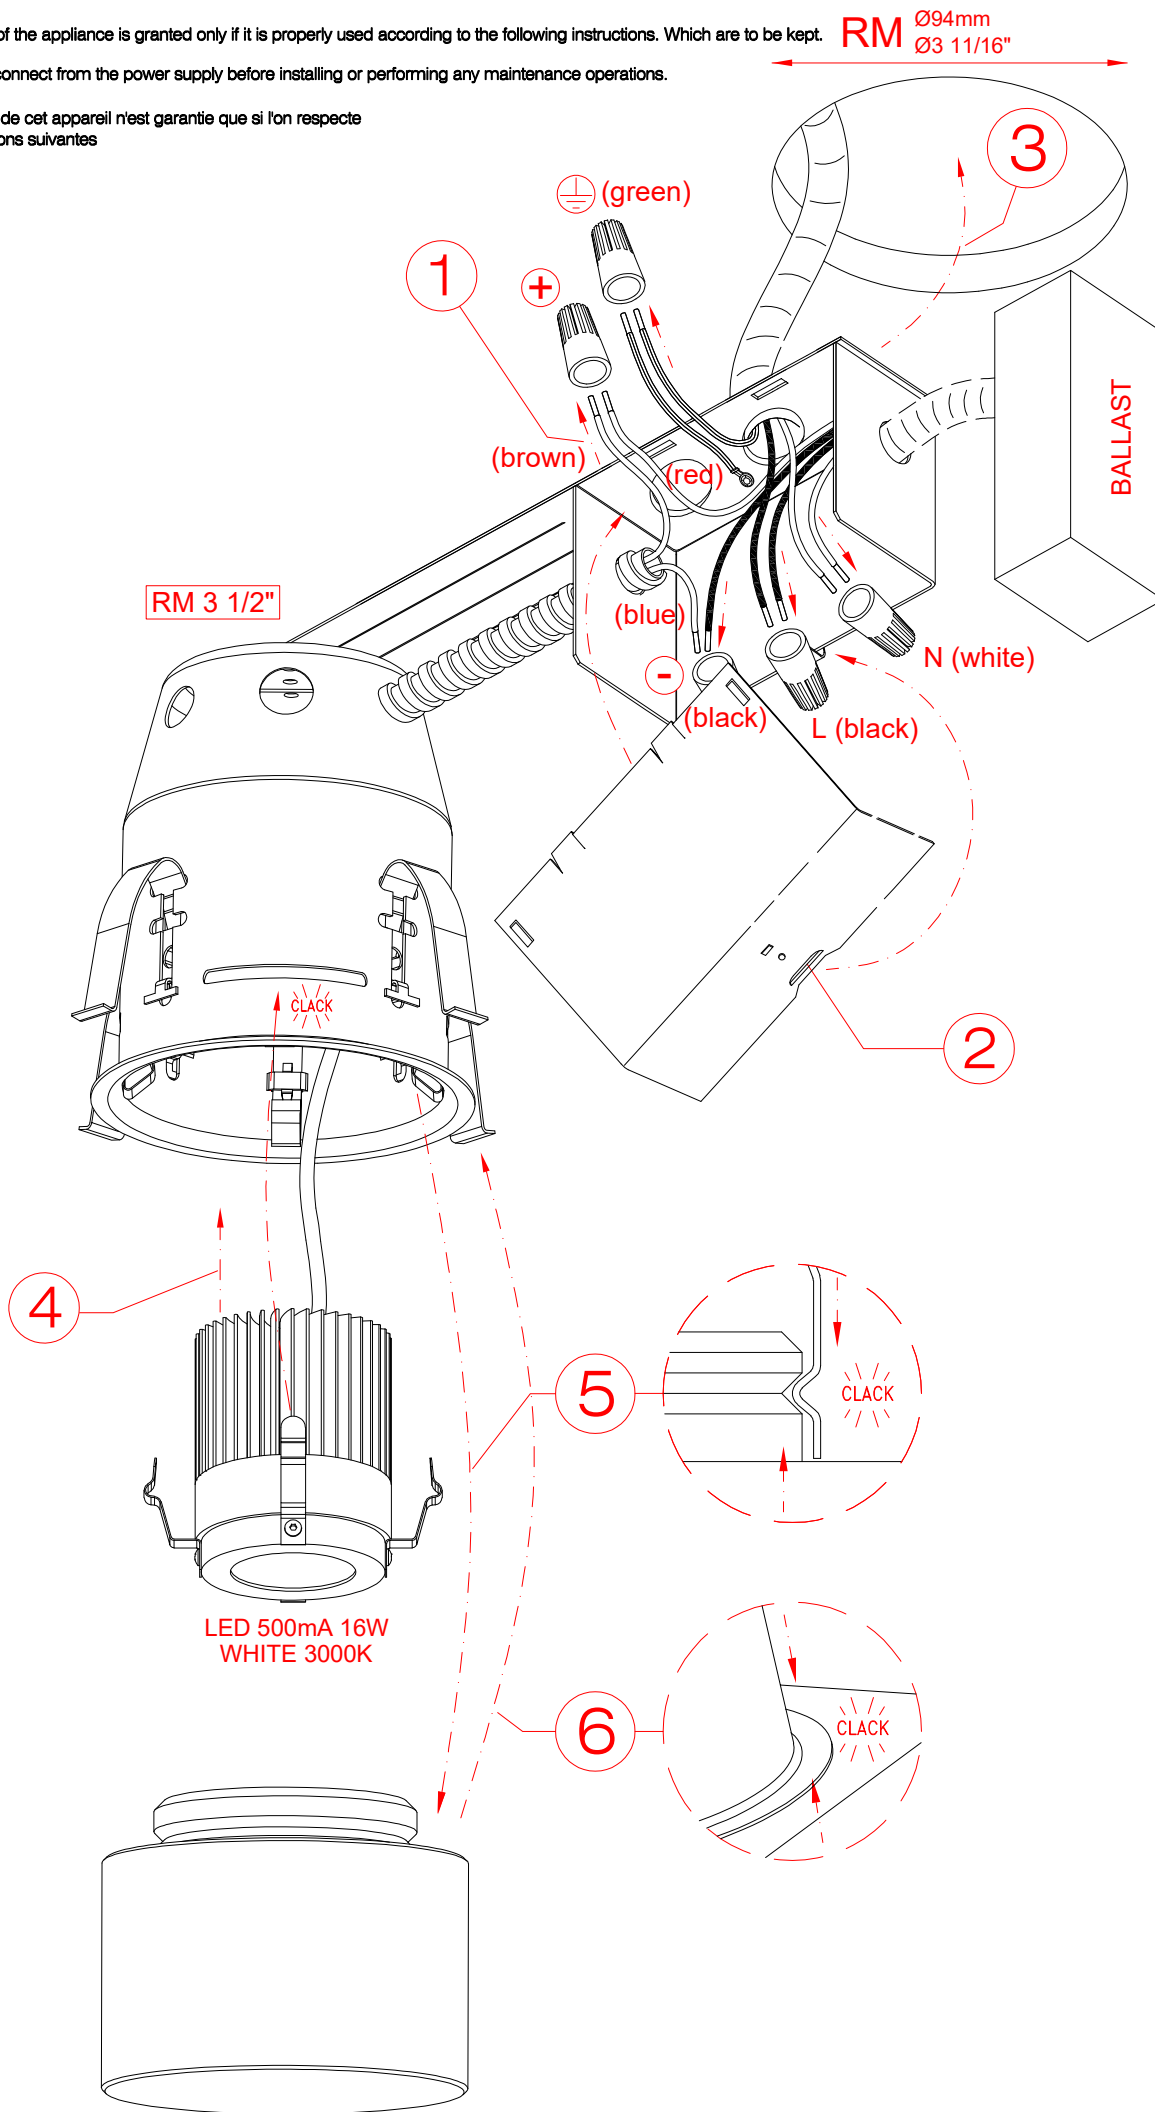

Proceed with assembling following the operations in progressive numerical order.
Il faut procéder a le montage exécutant les opérations par l'ordre numérique progressif.

The safety of the appliance is granted only if it is properly used according to the following instructions. Which are to be kept. **RM** Ø94mm
Ø3 11/16"

Always disconnect from the power supply before installing or performing any maintenance operations.

La sécurité de cet appareil n'est garantie que si l'on respecte les instructions suivantes

D14F45RM 01
(LED 500mA 16W)