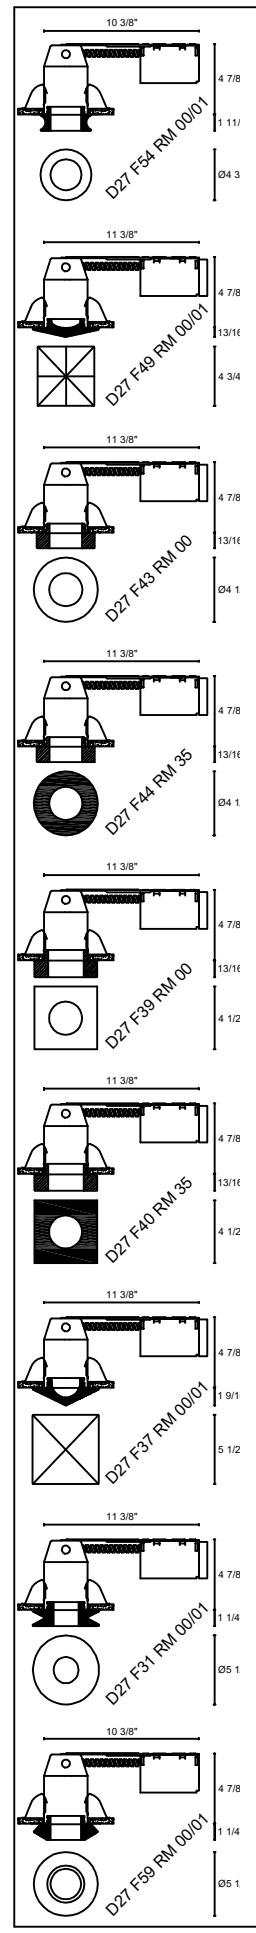

Proceed with assembling following the operations in progressive numerical order.
 Il faut procéder a le montage exécutant les operatoinis par l'ordre numerique progressif.

The safety of the appliance is granted only if it is properly used according to the following instructions. Which are to be kept.

Always disconnect from the power supply before installing or performing any maintenance operations.

La sécurité de cet appareil n'est garantie que si l'on respecte les instructions suivantes

RM Ø94mm
 Ø3 11/16"

D27 F49 RM 00/01-F43 RM 00-F44 RM 35
 F39 RM 00 -F31 RM 00/01-F54 RM 00/01
 F40 RM 35-F37 RM 00/01-F59 RM 00/0-
 (LED 500mA 16W)