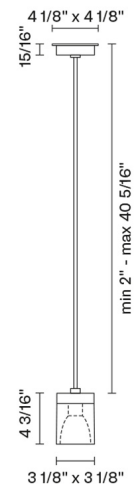

### Specs

DRY

### Light source

GU10 1x50W Max

### Dimensions