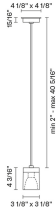

Cubetto

D28A01A02

Pamio Design

Fixture Type
Project Name

Description

Pendant lamp with glass diffuser made of black glass sandblasted inside. Polished chrome-plated metal structure.

Voltage
120V

Socket
1xGU10

DRY

Light source

GU10 1x50W Max

Notes

Not included accessories

Bulb

Dimensions

Material
Glass - Metal

Color
■ Black

Other colors available
Check online www.fabbian.us

In the same family

Wall

Ceiling

Wall/ceiling

Wall/ceiling

Cubetto D28

Other options

code	electrification	technical info
------	-----------------	----------------

D28 A01 A 00	GU10 120V	 DRY 
D28 A01 A 01		
D28 A01 A 02		

D28 A51 A 00	GU10 120V	 DRY 
--------------	-----------	---