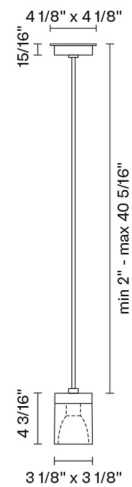

Cubetto

D28A01A02

Pamio Design

Fixture Type
Project Name

Description

Pendant lamp with glass diffuser made of black glass sandblasted inside. Polished chrome-plated metal structure.

Voltage
120V

Socket
1xGU10

DRY

Light source

GU10 1x50W Max

Notes

Not included accessories

Bulb

Dimensions

Material
Glass - Metal