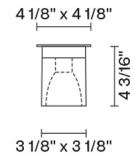

Cubetto

D28E01A00

Pamio Design

Fixture Type
Project Name

Description

Ceiling lamp with glass diffuser made of crystal, sandblasted inside. Polished chrome-plated metal structure.

Voltage
120V

Socket
1xGU10

DRY

Dimensions

Material

Crystal glass - Metal

Light source

GU10 1x50W Max

Color

Transparent