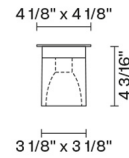

Cubetto
D28E01A02

Pamio Design

Fixture Type
Project Name

Dimensions

Description

Ceiling lamp with glass diffuser made of black paste, sandblasted inside. Polished chrome-plated metal structure.

Voltage
120V