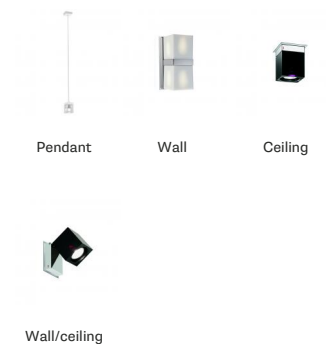

Cubetto

D28G01A00

Pamio Design

Fixture Type
Project Name

Dimensions

Description

Wall/ceiling lamp with glass diffuser made of crystal, sandblasted inside. Polished chrome-plated metal structure.

Voltage
120V

Socket
1xE12

Specs
 **DRY**

Material
Crystal glass - Metal

Light source

E12 1x40W Max

Color
 Transparent

Notes

* For wall ** For ceiling

Other colors available
Check online www.fabbian.us

Not included accessories

Bulb

In the same family

Cubetto D28

Other options

	<i>code</i>	<i>electrification</i>	<i>technical info</i>
	D28 G01 A 00	E12 120V	 DRY
			
	D28 G51 A 00	E12 120V	 DRY
	D28 G03 A 00 D28 G03 A 01 D28 G03 A 02	GU10 120V	 DRY  
			
	D28 G53 A 00	GU10 120V	 DRY 