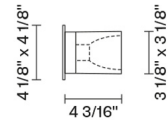

Cubetto

D28G01A00

Pamio Design

Fixture Type
Project Name

Dimensions

Description

Wall/ceiling lamp with glass diffuser made of crystal, sandblasted inside. Polished chrome-plated metal structure.

Voltage
120V

Socket
1xE12

Specs
 **DRY**

Material
Crystal glass - Metal

Light source

E12 1x40W Max

Color
 Transparent

Notes

* For wall ** For ceiling