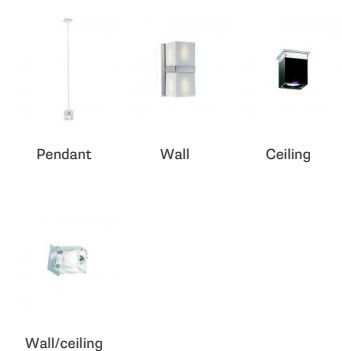

In the same family

Pendant

Wall

Ceiling

Wall/ceiling