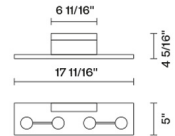

Sospesa

D42D01A00

Paolo De Lucchi - Lisa Bellon

Fixture Type

Project Name

Dimensions

Description

Wall lamp with extra clear tempered flat glass, with a thickness of 15 mm, milled for the 12V circuit housing.

Voltage

120V

Socket

4xG4

Specs

DRY

Material

Glass - Metal