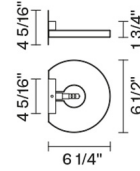

Sospesa

D42D03A00

Paolo De Lucchi - Lisa Bellon

Fixture Type

Project Name

Dimensions

Description

Wall lamp with extra clear tempered flat glass, with a thickness of 15 mm, milled for the 12V circuit housing.

Voltage

120V

Socket

1xG9

Specs

DRY

Material

Glass - Metal