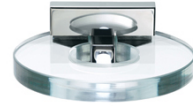

Sospesa

D42D03A00

Paolo De Lucchi - Lisa Bellon

Fixture Type

Project Name

Dimensions

Description

Wall lamp with extra clear tempered flat glass, with a thickness of 15 mm, milled for the 12V circuit housing.

Voltage

120V

Socket

1xG9

Specs

DRY

Material

Glass - Metal