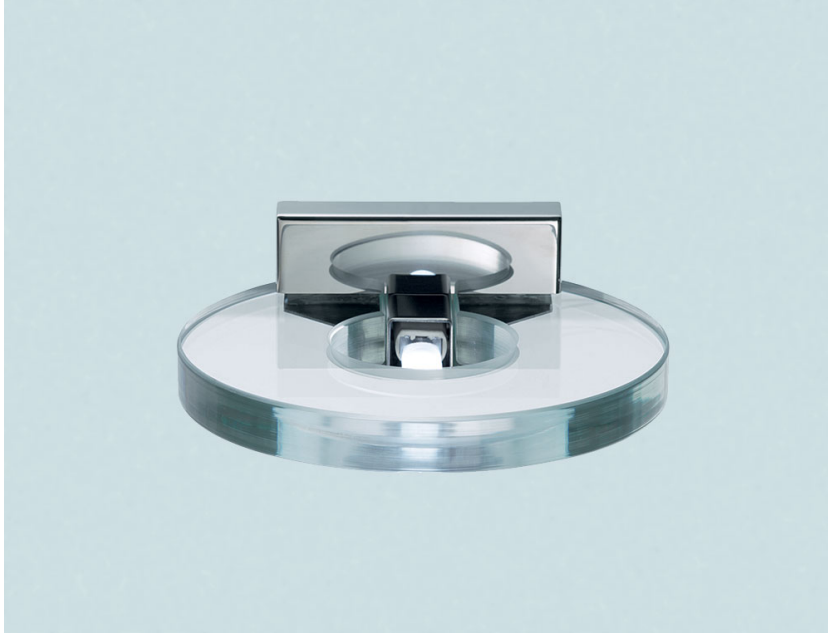

Sospesa

D42D03A00

Paolo De Lucchi - Lisa Bellon

Fixture Type

Project Name

Dimensions

Description

Wall lamp with extra clear tempered flat glass, with a thickness of 15 mm, milled for the 12V circuit housing.

Voltage

120V

Socket

1xG9

Specs

DRY

Material

Glass - Metal

Light source

G9 1x75W Max

Color

Transparent

Other colors available

Check online www.fabbian.us

Notes

Not included accessories