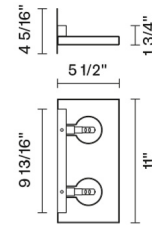

Sospesa

D42D07A00

Paolo De Lucchi - Lisa Bellon

Fixture Type

Project Name

Dimensions

Description

Wall lamp with extra clear tempered flat glass, with a thickness of 15 mm, milled for the 12V circuit housing.

Voltage
120V

Socket
2xG9

Specs
 **DRY**

Material
Glass - Metal

Light source

G9 2x75W Max

Color

Transparent