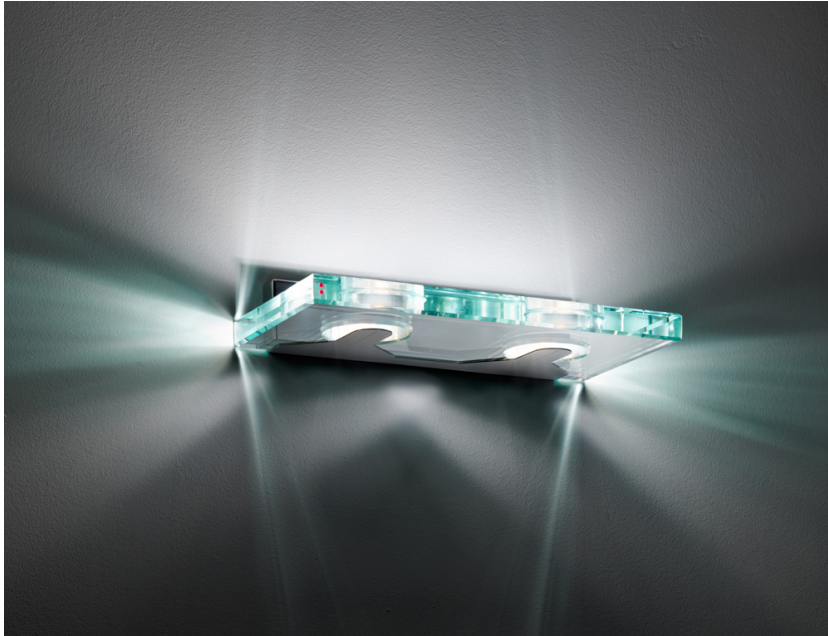

Sospesa

D42D07A00

Paolo De Lucchi - Lisa Bellon

Fixture Type

Project Name

Dimensions

Description

Wall lamp with extra clear tempered flat glass, with a thickness of 15 mm, milled for the 12V circuit housing.

Voltage
120V

Socket
2xG9

Specs
 **DRY**

Material
Glass - Metal

Light source

G9 2x75W Max

Color

Transparent