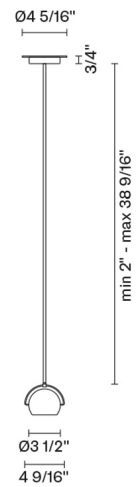

Beluga White

D57A11A01

Marc Sadler

Fixture Type

Project Name

Description

Pendant lamp with polished chrome-plated structure. Adjustable polished white blown glass diffuser.

Voltage

120V

Socket

1xGU10

Specs

DRY

Dimensions

Material

Glass - Metal