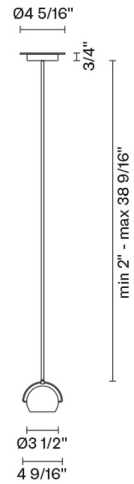

Beluga Colour

D57A11A04

Marc Sadler

Fixture Type

Project Name

Description

Pendant lamp with adjustable varnished crystal yellow painted diffuser. Polished chrome-plated metal structure.

Voltage

120V

Socket

1xGU10

Specs

DRY

Dimensions

Material

Crystal glass - Metal