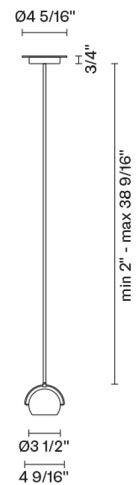

Beluga Colour

D57A11A31

Marc Sadler

Fixture Type

Project Name

Description

Pendant lamp with adjustable varnished crystal blue painted diffuser. Polished chrome-plated metal structure.

Voltage

120V

Socket

1xGU10

Specs

DRY

Dimensions

Material

Crystal glass - Metal