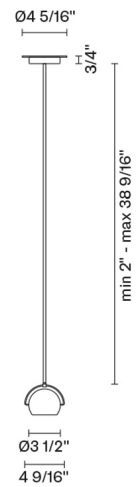

Beluga Colour

D57A11A43

Marc Sadler

Fixture Type

Project Name

Description

Pendant lamp with adjustable varnished crystal green painted diffuser. Polished chrome-plated metal structure.

Voltage

120V

Socket

1xGU10

Specs

DRY

Dimensions

Material

Crystal glass - Metal