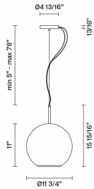

D57 A53 A 12	LED 120V	DRY
	D57 A53 A 34	x17W-120°	
	D57 A53 A 41	3000K 1850 Cri >80