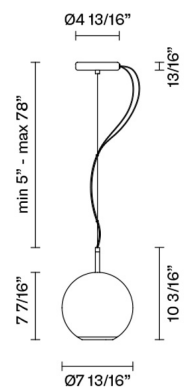

Beluga Royal D57A51A12

Marc Sadler

Fixture Type
Project Name

Description

Pendant lamp with gold metallized glass diffuser and black nickel metal structure.

Voltage
120V

Dimmable
TRIAC

Specs
 **DRY**

Light source

LED 1x8.5W-120°
3000K
800 CRI >80

Notes

Led dimmable 20%-100%

Included accessories

LED
Off-center cable fastener

Dimensions

Material
Glass - Metal