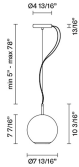

Beluga Royal D57

Other options

	code	electrification	technical info
	D57 A51 A 12	LED 120V	DRY
	D57 A51 A 34	x8.5W-120°	
	D57 A51 A 41	3000K 800 Cri >80