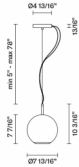

Beluga Royal D57A53A12

Marc Sadler

Fixture Type
Project Name

Description

Pendant lamp with gold metallized glass diffuser and black nickel metal structure.

Dimensions

Voltage
120V

Dimmable
TRIAC

Other colors available

Check online www.fabbian.us

Included accessories

LED
Off-center cable fastener

Beluga Royal D57

Other options

	code	electrification	technical info
	D57 A51 A 12	LED 120V	 DRY
	D57 A51 A 34	x8.5W-120°	
	D57 A51 A 41	3000K 800 Cri >80	