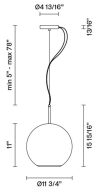

Beluga Royal D57A53A12

Marc Sadler

Fixture Type
Project Name

Description

Pendant lamp with gold metallized glass diffuser and black nickel metal structure.

Dimensions

Voltage
120V

Dimmable
TRIAC

Other colors available

Check online www.fabbian.us

Included accessories

LED
Off-center cable fastener

Beluga Royal D57

Other options

	code	electrification	technical info
	D57 A51 A 12	LED 120V	 DRY
	D57 A51 A 34	x8.5W-120°	
	D57 A51 A 41	3000K 800 Cri >80	

	D57 A53 A 12	LED 120V	 DRY
	D57 A53 A 34	x17W-120°	
	D57 A53 A 41	3000K 1850 Cri >80	

	D57 A55 A 12	LED 120V	 DRY
	D57 A55 A 34	x17W-120°	
	D57 A55 A 41	3000K 1850 Cri >80	