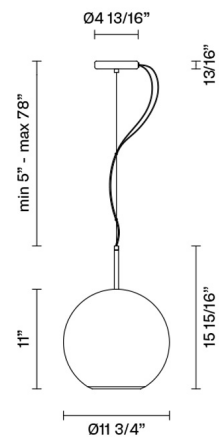

Beluga Royal D57A53A12

Marc Sadler

Fixture Type
Project Name

Description

Pendant lamp with gold metallized glass diffuser and black nickel metal structure.

Dimensions

Voltage
120V

Dimmable
TRIAC

Specs
 **DRY**

Material
Glass - Metal

Light source

LED 1x17W-120°
3000K
1850 CRI >80

Color

 Gold

Notes

Led dimmable 20%-100%

	D57 A53 A 12	LED 120V	 DRY
	D57 A53 A 34	x17W-120°	
	D57 A53 A 41	3000K 1850 Cri >80	

	D57 A55 A 12	LED 120V	 DRY
	D57 A55 A 34	x17W-120°	
	D57 A55 A 41	3000K 1850 Cri >80	