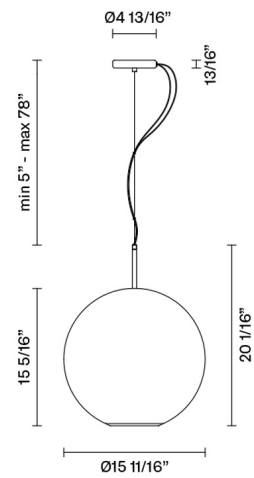

Beluga Royal D57A55A34

Marc Sadler

Fixture Type
Project Name

Description

Pendant lamp with titanium metallized glass diffuser and black nickel metal structure.

Dimensions

Voltage
120V

Dimmable
TRIAC

Specs
 DRY

Material
Glass - Metal

Light source

LED 1x17W-120°
3000K
1850 CRI >80

Color

 Titanium

Notes

Led dimmable 20%-100%

	D57 A53 A 12	LED 120V	 DRY
	D57 A53 A 34	x17W-120°	
	D57 A53 A 41	3000K 1850 Cri >80	

	D57 A55 A 12	LED 120V	 DRY
	D57 A55 A 34	x17W-120°	
	D57 A55 A 41	3000K 1850 Cri >80	