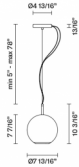

Beluga Royal D57A55A34

Marc Sadler

Fixture Type
Project Name

Description

Pendant lamp with titanium metallized glass diffuser and black nickel metal structure.

Dimensions

Voltage
120V

Dimmable
TRIAC

Specs
 DRY

Material
Glass - Metal

Light source

LED 1x17W-120°
3000K
1850 CRI >80

Color

 Titanium

Notes

Led dimmable 20%-100%

Other colors available

Check online www.fabbian.us

Included accessories

LED
Off-center cable fastener

Beluga Royal D57

Other options

	code	electrification	technical info
	D57 A51 A 12	LED 120V	 DRY
	D57 A51 A 34	x8.5W-120°	
	D57 A51 A 41	3000K 800 Cri >80	