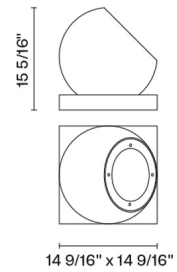

### Dimensions

### Description

Table lamp with polished die-cast aluminium structure. Adjustable light frame.

**Voltage**  
120V

**Socket**  
1xE26

**Specs**

WET

**Material**  
Aluminium