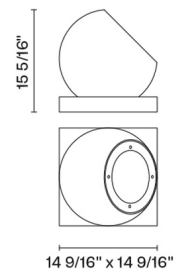

Beluga Alu
D57C09A02

Marc Sadler

Fixture Type
Project Name

Dimensions

Description

Table lamp with black painted die-cast aluminium structure. Adjustable light frame.

Voltage
120V

Socket
1xG12

Specs

WET

Material
Aluminum

Light source

G12 1x70W

Color
■ Black

Notes

Power only 120Vac