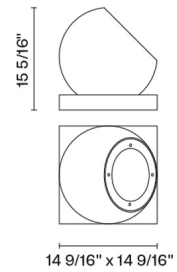

Beluga Alu D57C09A11

Marc Sadler

Fixture Type
Project Name

Dimensions

Description

Table lamp with polished die-cast aluminium structure. Adjustable light frame.

Voltage
120V

Socket
1xG12