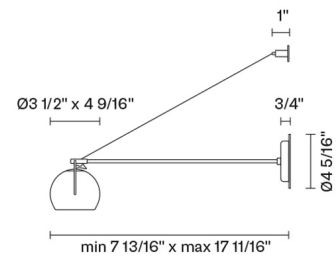

### Dimensions

### Description

Wall lamp with adjustable transparent crystal diffuser. Polished chrome-plated metal structure.

**Voltage**  
120V

**Socket**  
1xGU10

**Specs**

DRY