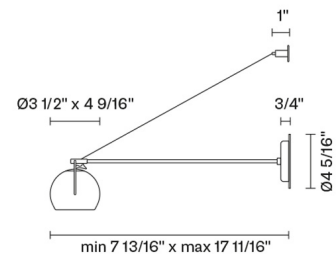

Beluga White

D57D03A01

Marc Sadler

Fixture Type

Project Name

Dimensions

Description

Wall lamp with polished chrome-plated structure. Adjustable polished white blown glass diffuser.

Voltage

120V

Socket

1xGU10

Specs

DRY

Material

Glass - Metal