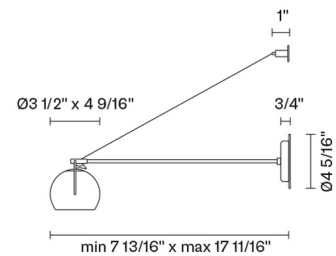

Beluga Colour D57D03A03

Marc Sadler

Fixture Type
Project Name

Dimensions

Description

Wall lamp with adjustable varnished crystal red painted diffuser. Polished chrome-plated metal structure.

Voltage
120V

Socket
1xGU10

Specs

DRY

Material

Crystal glass - Metal

Color

■ Red

Light source

GU10 1x50W Max