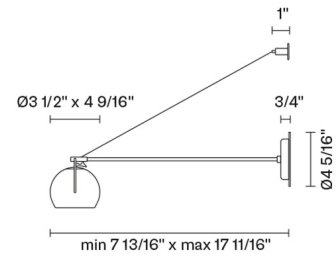

Beluga Colour D57D03A04

Marc Sadler

Fixture Type
Project Name

Dimensions

Description

Wall lamp with adjustable varnished crystal yellow painted diffuser. Polished chrome-plated metal structure.

Voltage
120V