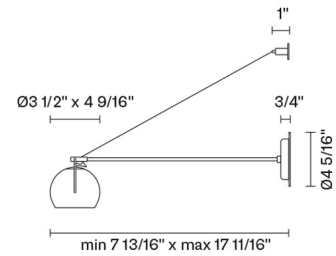

Beluga Colour D57D03A41

Marc Sadler

Fixture Type
Project Name

Dimensions

Description

Wall lamp with adjustable varnished crystal copper painted diffuser. Polished chrome-plated metal structure.

Voltage
120V