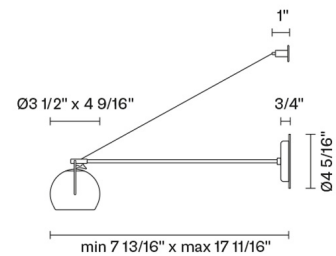

Beluga Colour D57D03A43

Marc Sadler

Fixture Type
Project Name

Description

Wall lamp with adjustable varnished crystal green painted diffuser. Polished chrome-plated metal structure.

Voltage
120V

Socket
1xGU10

Specs

DRY

Light source

GU10 1x50W Max

Notes

Not included accessories

Bulb

Dimensions