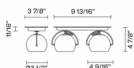

D57 G23 A 00 D57 G23 A 03 D57 G23 A 31 D57 G23 A 04 D57 G23 A 41 D57 G23 A 43	GU10 120V