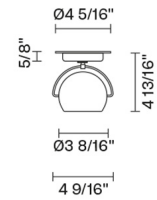

Beluga Colour D57G13A00

Marc Sadler

Fixture Type
Project Name

Dimensions

Description

Wall/ceiling lamp with adjustable transparent crystal diffuser. Polished chrome-plated metal structure.

Voltage
120V

Socket
1xGU10