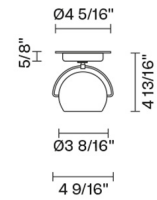

Beluga White

D57G13A01

Marc Sadler

Fixture Type

Project Name

Dimensions

Description

Wall/ceiling lamp with polished chrome-plated structure. Adjustable polished white blown glass diffuser.

Voltage

120V

Socket

1xGU10

Specs

DRY

Material

Glass - Metal