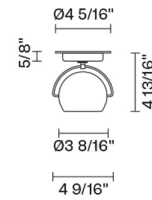

Beluga Colour

D57G13A03

Marc Sadler

Fixture Type

Project Name

Dimensions

Description

Wall/ceiling lamp with adjustable varnished crystal red painted diffuser. Polished chrome-plated metal structure.

Voltage

120V

Socket

1xGU10

Specs

DRY

Material

Crystal glass - Metal