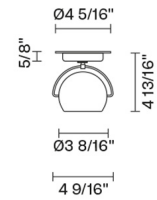

Beluga Colour

D57G13A04

Marc Sadler

Fixture Type

Project Name

Dimensions

Description

Wall/ceiling lamp with adjustable varnished crystal yellow painted diffuser. Polished chrome-plated metal structure.

Voltage

120V

Socket

1xGU10

Specs

DRY

Material

Crystal glass - Metal