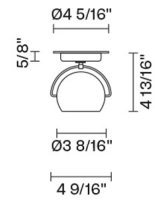

Beluga Colour

D57G13A31

Marc Sadler

Fixture Type

Project Name

Dimensions

Description

Wall/ceiling lamp with adjustable varnished crystal blue painted diffuser. Polished chrome-plated metal structure.

Voltage

120V

Socket

1xGU10

Specs

DRY

Material

Crystal glass - Metal