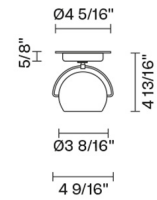

Beluga Colour

D57G13A41

Marc Sadler

Fixture Type

Project Name

Dimensions

Description

Wall/ceiling lamp with adjustable varnished crystal copper painted diffuser. Polished chrome-plated metal structure.

Voltage

120V

Socket

1xGU10

Specs

DRY

Material

Crystal glass - Metal