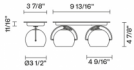

D57 G23 A 00 D57 G23 A 03 D57 G23 A 31 D57 G23 A 04 D57 G23 A 41 D57 G23 A 43	GU10 120V