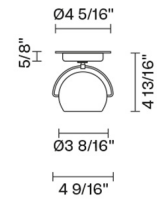

Beluga Colour D57G13A43

Marc Sadler

Fixture Type
Project Name

Dimensions

Description

Wall/ceiling lamp with adjustable varnished crystal green painted diffuser. Polished chrome-plated metal structure.

Voltage
120V