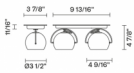

Downlight

Wall/ceiling

Multiple wall/ceiling

Beluga White D57

Other options

	code	electrification	technical info
	D57 G13 A 01	GU10 120V	   

	D57 G23 A 01	GU10 120V	   
---	--------------	-----------	---

	D57 G25 A 01	GU10 120V	   
--	--------------	-----------	---