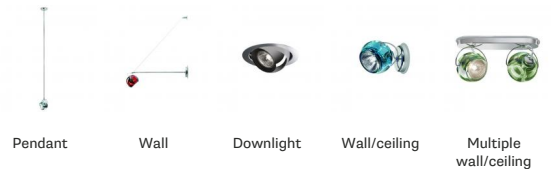

Beluga White

D57G25A01

Marc Sadler

Fixture Type
Project Name

Dimensions

Description

Wall/ceiling lamp with polished chrome-plated structure. Adjustable polished white blown glass diffusers.

Voltage
120V

Socket
3xGU10

Specs

DRY

Material
Glass - Metal

Color

White

Other colors available

Check online www.fabbian.us

Light source

GU10 3x50W Max

Notes

Not included accessories

Bulb

In the same family

Pendant

Wall