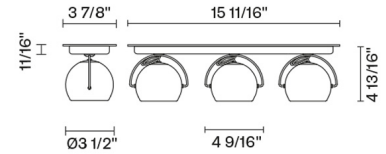

Beluga White

D57G25A01

Marc Sadler

Fixture Type
Project Name

Dimensions

Description

Wall/ceiling lamp with polished chrome-plated structure. Adjustable polished white blown glass diffusers.

Voltage
120V