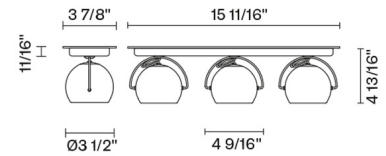

Beluga Colour D57G25A03

Marc Sadler

Fixture Type
Project Name

Description

Wall/ceiling lamp with adjustable varnished crystal red painted diffusers. Polished chrome-plated metal structure.

Voltage
120V

Socket
3xGU10

Specs

DRY

Dimensions

Material

Crystal glass - Metal

Color

■ Red

Other colors available