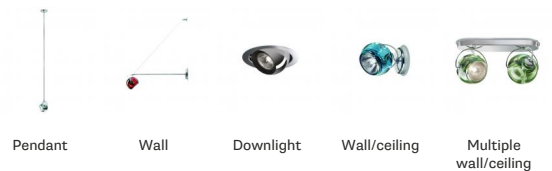

Beluga Colour D57G25A03

Marc Sadler

Fixture Type
Project Name

Description

Wall/ceiling lamp with adjustable varnished crystal red painted diffusers. Polished chrome-plated metal structure.

Voltage
120V

Socket
3xGU10

Specs

DRY

Dimensions

Material

Crystal glass - Metal

Color

■ Red

Other colors available

Check online www.fabbian.us

Light source

GU10 3x50W Max

Notes

Not included accessories

Bulb

In the same family

Pendant