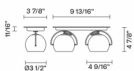

D57 G23 A 00 D57 G23 A 03 D57 G23 A 31 D57 G23 A 04 D57 G23 A 41 D57 G23 A 43	GU10 120V