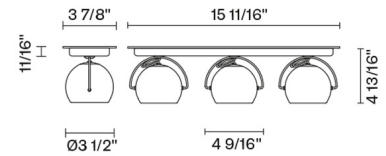

### Description

Wall/ceiling lamp with adjustable varnished crystal yellow painted diffusers. Polished chrome-plated metal structure.

**Voltage**  
120V

**Socket**  
3xGU10

**Specs**

DRY

### Dimensions