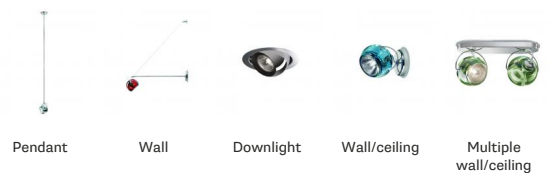

In the same family

Pendant

Wall

Downlight

Wall/ceiling

Multiple wall/ceiling