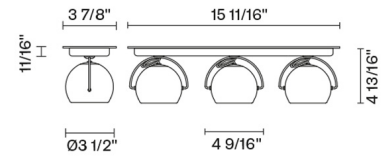

120V

Socket

3xGU10

Specs

DRY

Dimensions

Material

Crystal glass - Metal