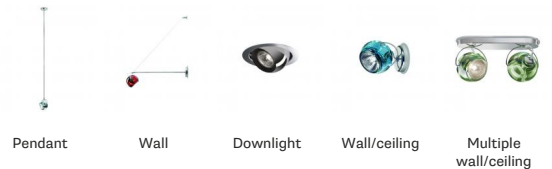

Beluga Colour

D57G25A41

Marc Sadler

Fixture Type

Project Name

Description

Wall/ceiling lamp with adjustable varnished crystal copper ainted diffusers. Polished chrome-plated metal structure.

Voltage

120V

Socket

3xGU10

Specs

DRY

Dimensions

Material

Crystal glass - Metal

Bulb

In the same family

Pendant

Wall

Downlight

Wall/ceiling

Multiple wall/ceiling

Beluga Colour D57