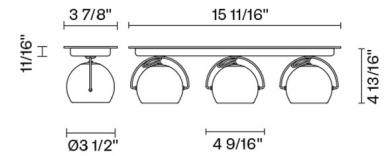

Light source

GU10 3x50W Max

Notes

Not included accessories

Bulb

Dimensions

In the same family

Beluga Colour D57