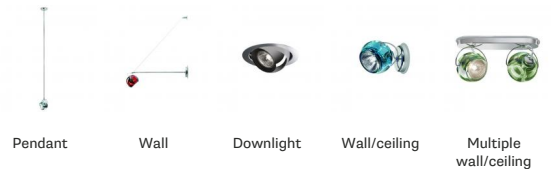

Beluga Colour D57G25A43

Marc Sadler

Fixture Type
Project Name

Description

Wall/ceiling lamp with adjustable varnished crystal green painted diffusers. Polished chrome-plated metal structure.

Voltage
120V

Socket
3xGU10

Specs

DRY

Material

Crystal glass - Metal

Color

■ Green

Other colors available

Check online www.fabbian.us

Light source

GU10 3x50W Max

Notes

Not included accessories

Bulb

Dimensions

In the same family

Beluga Colour D57