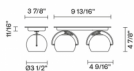

D57 G23 A 00 D57 G23 A 03 D57 G23 A 31 D57 G23 A 04 D57 G23 A 41 D57 G23 A 43	GU10 120V