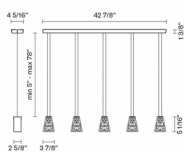

D69 A05 A 00	G9 120V	DRY