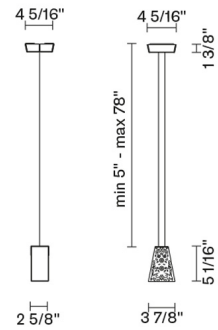

Vicky

D69A01A00

Nicola Gardin - Roger Zanon

Fixture Type

Project Name

Dimensions

Description

Pendant lamp with crystal diffuser. Polished chrome-plated finishes.

Voltage
120V

Socket
1xG9

Specs
 **DRY**

Material
Crystal glass - Metal

Light source

G9 1x75W

Color
 Transparent

Other colors available
Check online www.fabbian.us