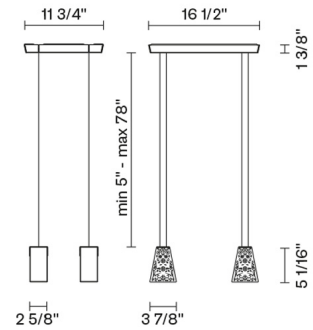

120V

Socket

4xG9

Specs

DRY

Light source

G9 4x75W Max

Notes

Not included accessories

Bulb

Dimensions

Material

Crystal glass - Metal

Color

Transparent

Other colors available