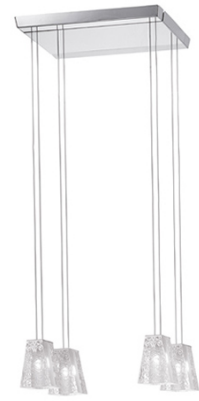

Vicky

D69A07A00

Nicola Gardin - Roger Zanon

Fixture Type

Project Name

Description

Pendant lamp with crystal diffusers. Polished chrome-plated finishes.

Voltage

120V

Socket

4xG9

Specs

DRY

Light source

G9 4x75W Max

Notes

Not included accessories

Bulb

Dimensions

Material

Crystal glass - Metal

Color

Transparent

Other colors available

Check online www.fabbian.us

In the same family

Pendant

Multiple pendant

Multiple ceiling

Table

Wall

Wall