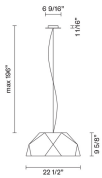

Crio D81

Other options

	code	electrification	technical info
	D81 A09 A 01	LED 120-277V	DRY
	D81 A09 A 48	5x17.5W-120°	
	D81 A09 A 69	3000K 6150lm Cri >80