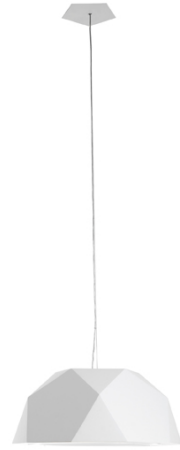

Crio

D81A01A01

Giovanni Minelli

Fixture Type

Project Name

Dimensions

Description

Pendant lamp with mat white painted aluminium. Diffuser in opaline PMMA.

Voltage

120V

Socket

5xE26

Specs

DRY

Material

Aluminum

Light source

E26 5x18W Max

Color

White

Notes

GU24 available upon request

Other colors available

Check online www.fabbian.us