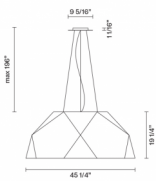

D81 A01 A 01	E26 120V 18W Max	DRY
D81 A01 A 48		
D81 A01 A 69		

	D81 A13 A 01	LED 120-277V	DRY
	D81 A13 A 48	5x27.8W-120°	
	D81 A13 A 69	3000K 16650lm Cri >80