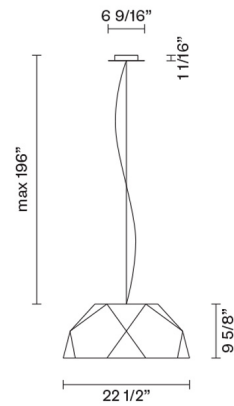

Crio

D81A01A01

Giovanni Minelli

Fixture Type

Project Name

Dimensions

Description

Pendant lamp with mat white painted aluminium. Diffuser in opaline PMMA.

Voltage

120V

Socket

5xE26

Specs

DRY

Material

Aluminum