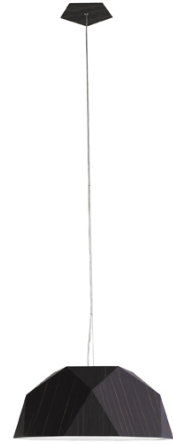

Crio

D81A01A48

Giovanni Minelli

Fixture Type

Project Name

Description

Pendant lamp with aluminium cover, coupled with dark natural wood foil. Diffuser in opaline PMMA.

Voltage

120V

Socket

5xE26

Specs

DRY

Light source

E26 5x18W Max

Notes

GU24 available upon request

Not included accessories

Bulb

Dimensions

Material

Aluminum - Wood

Color

■ Dark wood colour

Other colors available

Check online www.fabbian.us