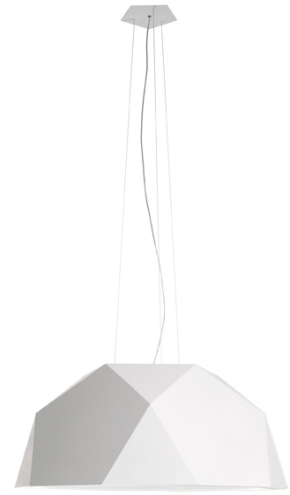

Crio

D81A03A01

Giovanni Minelli

Fixture Type

Project Name

Dimensions

Description

Pendant lamp with mat white painted aluminium. Diffuser in opaline PMMA.

Voltage

120V

Socket

10xE26

Specs

DRY

Material

Aluminum

Light source

E26 10x23W Max

Color

White

Notes

GU24 available upon request

Other colors available

Check online www.fabbian.us