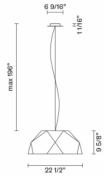

Crio D81

Other options

	code	electrification	technical info
	D81 A09 A 01	LED 120-277V	DRY
	D81 A09 A 48	10x17.5W-120°	
	D81 A09 A 69	3000K 6150lm Cri >80