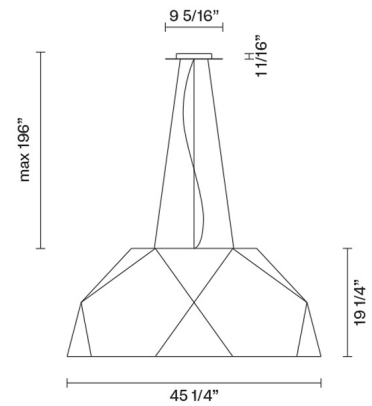

Crio

D81A03A01

Giovanni Minelli

Fixture Type

Project Name

Dimensions

Description

Pendant lamp with mat white painted aluminium. Diffuser in opaline PMMA.

Voltage

120V

Socket

10xE26

Specs

DRY

Material

Aluminum