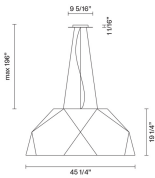

D81 A01 A 01	E26 120V 23W Max	DRY
D81 A01 A 48		
D81 A01 A 69		

	D81 A13 A 01	LED 120-277V	DRY
	D81 A13 A 48	10x27.8W-120°	
	D81 A13 A 69	3000K 16650lm Cri >80