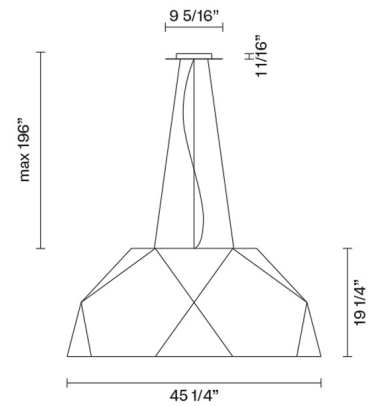

Crio D81A03A48

Giovanni Minelli

Fixture Type
Project Name

Dimensions

Description

Pendant lamp with aluminium cover, coupled with dark natural wood foil. Diffuser in opaline PMMA.

Voltage
120V

Socket
10xE26

Specs
 **DRY**

Material

Aluminum - Wood

Light source

E26 10x23W Max

Color

 Dark wood colour

Notes

	D81 A17 A 01	LED 120-277V	 DRY
	D81 A17 A 48	10x27.8W-120°	
	D81 A17 A 69	3000K 19980lm Cri >80	