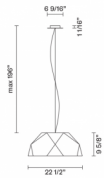

Crio D81

Other options

	code	electrification	technical info
	D81 A09 A 01	LED 120-277V	DRY
	D81 A09 A 48	10x17.5W-120°	
	D81 A09 A 69	3000K 6150lm Cri >80