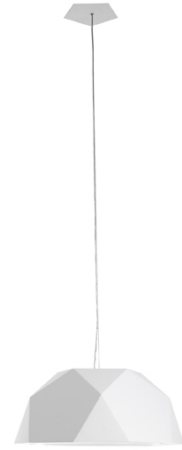

## Crio D81A09A01 Giovanni Minelli

Fixture Type  
Project Name

### Dimensions

### Description

Pendant lamp with mat white painted aluminium. Diffuser in opaline PMMA.

**Voltage**  
120-277V

**Dimmable**  
0-10V

**Specs**  
 **DRY**

### Light source

LED 3x17.5W-120°  
3000K  
6150lm Cri >80

**Material**  
Aluminum

**Color**  
 White

**Other colors available**  
Check online [www.fabbian.us](http://www.fabbian.us)