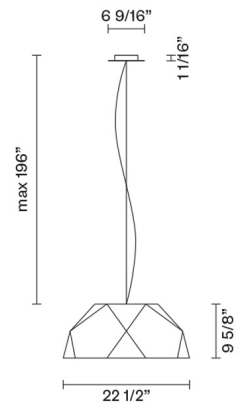

Crio D81A09A48

Giovanni Minelli

Fixture Type
Project Name

Description

Pendant lamp with aluminium cover, coupled with dark natural wood foil. Diffuser in opaline PMMA.

Voltage
120-277V

Dimmable
0-10V

Specs
 **DRY**

Light source

LED 3x17.5W-120°
3000K
6150lm Cri >80

Notes

Included accessories

LED
Dimmable electronic driver

Dimensions

Material

Aluminum - Wood