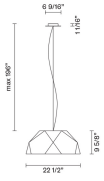

Crio D81A09A48

Giovanni Minelli

Fixture Type
Project Name

Description

Pendant lamp with aluminium cover, coupled with dark natural wood foil. Diffuser in opaline PMMA.

Voltage
120-277V

Dimmable
0-10V

Specs
 **DRY**

Light source

LED 3x17.5W-120°
3000K
6150lm Cri >80

Notes

Included accessories

LED
Dimmable electronic driver

Dimensions

Material

Aluminum - Wood

D81 A01 A 01	E26 120V 18W Max	 DRY
D81 A01 A 48		

	D81 A13 A 01	LED 120-277V	 DRY
	D81 A13 A 48	x27.8W-120° 3000K 16650lm Cri >80	

D81 A03 A 01	E26 120V 23W Max	 DRY
D81 A03 A 48		

	D81 A17 A 01	LED 120-277V	 DRY
	D81 A17 A 48	x27.8W-120°	
	D81 A17 A 69	3000K 19980lm Cri >80	