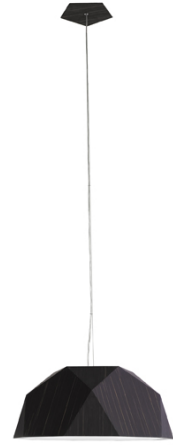

Crio D81A09A48

Giovanni Minelli

Fixture Type
Project Name

Description

Pendant lamp with aluminium cover, coupled with dark natural wood foil. Diffuser in opaline PMMA.

Voltage
120-277V

Dimmable
0-10V

Specs
 **DRY**

Light source

LED 3x17.5W-120°
3000K
6150lm Cri >80

Notes

Included accessories

LED
Dimmable electronic driver

Dimensions

Material

Aluminum - Wood

Color

 Dark wood colour

Other colors available

Check online www.fabbian.us

Crio D81

Other options

	code	electrification	technical info
	D81 A09 A 01	LED 120-277V	 DRY
	D81 A09 A 48	x17.5W-120° 3000K 6150lm Cri >80	