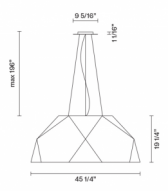

D81 A01 A 01	E26 120V 18W Max	DRY
D81 A01 A 48		

	D81 A13 A 01	LED 120-277V	DRY
	D81 A13 A 48	x27.8W-120° 3000K 16650lm Cri >80