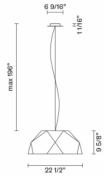

Crio D81

Other options

	code	electrification	technical info
	D81 A09 A 01	LED 120-277V	DRY
	D81 A09 A 48	x17.5W-120° 3000K 6150lm Cri >80