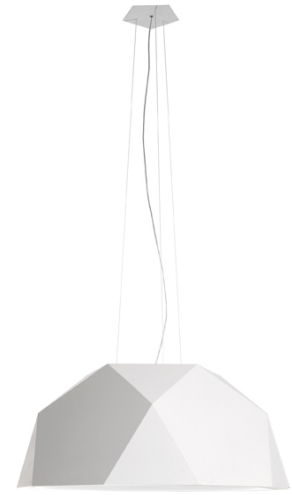

Crio D81A13A01

Giovanni Minelli

Fixture Type
Project Name

Description

Pendant lamp with mat white painted aluminium. Diffuser in opaline PMMA.

Voltage
120-277V

Dimmable
0-10V

Specs
 **DRY**

Light source

LED 5x27.8W-120°
3000K
16650lm Cri >80

Notes

Included accessories

LED
Dimmable electronic driver

Dimensions

Material
Aluminum

Color
 White