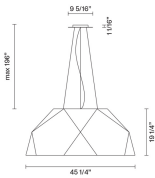

D81 A01 A 01	E26 120V 18W Max	DRY
D81 A01 A 48		

	D81 A13 A 01	LED 120-277V	DRY
	D81 A13 A 48	x27.8W-120° 3000K 16650lm Cri >80