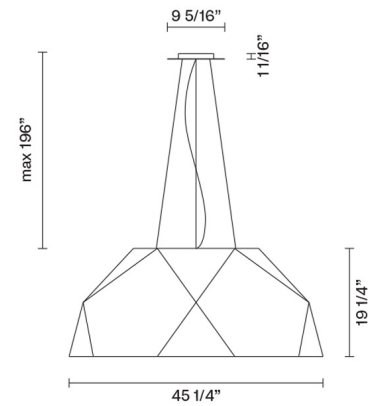

Crio D81A13A01

Giovanni Minelli

Fixture Type
Project Name

Description

Pendant lamp with mat white painted aluminium. Diffuser in opaline PMMA.

Voltage
120-277V

Dimmable
0-10V

Specs
 **DRY**

Light source

LED 5x27.8W-120°
3000K
16650lm Cri >80

Notes

Included accessories

LED
Dimmable electronic driver

Dimensions

Material
Aluminum

Color
 White