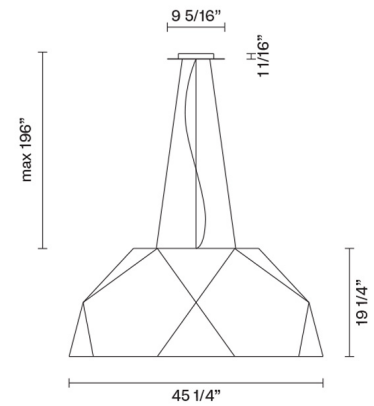

## Dimensions

## Description

Pendant lamp with aluminium cover, coupled with dark natural wood foil. Diffuser in opaline PMMA.

**Voltage**  
120-277V

**Dimmable**  
0-10V

**Specs**  
 **DRY**