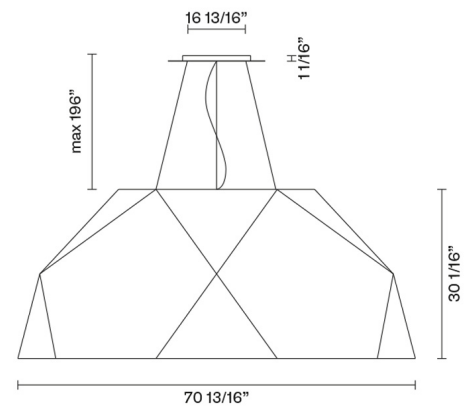

Crio

D81A17A01

Giovanni Minelli

Fixture Type

Project Name

Dimensions

Description

Pendant lamp with mat white painted aluminium. Diffuser in opaline PMMA.