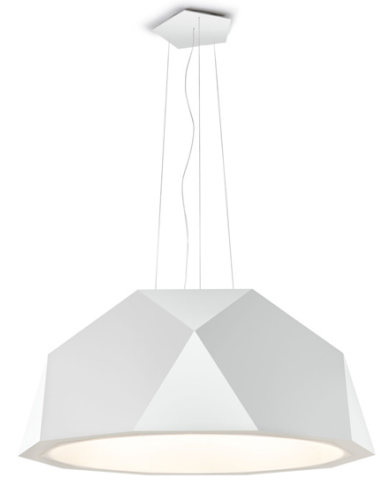

Crio

D81A17A01

Giovanni Minelli

Fixture Type

Project Name

Dimensions

Description

Pendant lamp with mat white painted aluminium. Diffuser in opaline PMMA.

Voltage
120-277V

Dimmable
0-10V

Specs
 **DRY**

Light source

LED 6x27.8W-120°
3000K
19980lm Cri >80

Notes

Included accessories

LED
Dimmable electronic driver

Material
Aluminum

Color
 White

Other colors available
Check online www.fabbian.us

Crio D81

Other options

	code	electrification	technical info
	D81 A09 A 01	LED 120-277V	 DRY
	D81 A09 A 48	x17.5W-120°	
	D81 A09 A 69	3000K 6150lm Cri >80	